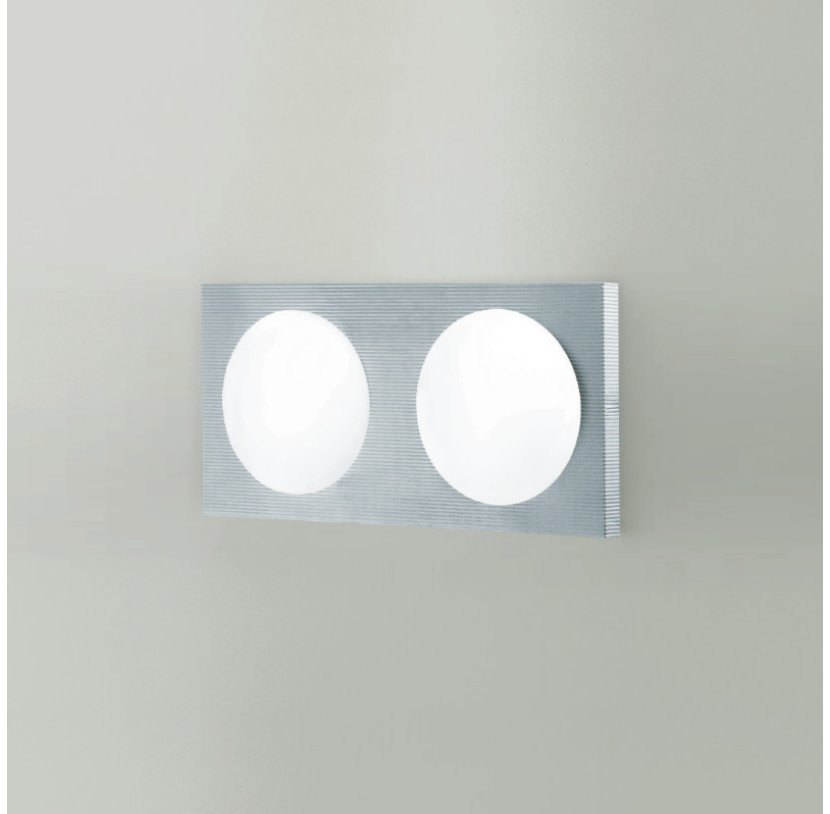

DOMES SURFACE

D23031

GENERAL

Series: Dome
Division: Design
Mounting Type: Surface
Mounting Location: Wall
Subcategory: Ambient

PHYSICAL

Shape: Rectangle
Length (mm): 400
Length (in): 15 3/4
Height (mm): 200
Height (in): 7 7/8
Extension (mm): 60
Extension (in): 2 3/8
Light Distribution: Omnidirectional
Weight (kg): 3.2
Weight (lbs): 7
Diffuser: Satin White Glass
Fixture Finish: SST
Fixture Material: Glass / Aluminum

ELECTRICAL

Number of Lamps: 2
Lamp Type: LED Retrofit / Halogen
Bulb Included: Bulb Not Included
Total Output Wattage (W): 26 / 120
Max. Wattage Per Lamp (W): 13 / 60
Lamp Base: G9
Dimming: Non-Dimmable
Input Voltage (V): 120

LED

OPTICAL

RATINGS AND CERTIFICATIONS

Certified By: CSA Certified to UL and CSA Standards
IP rating: IP20