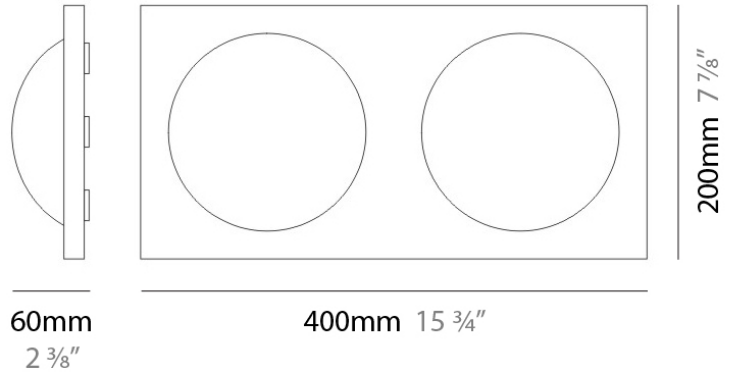

DOMES SURFACE

D23031

GENERAL

Series: Dome
Division: Design
Mounting Type: Surface
Mounting Location: Wall
Subcategory: Ambient

PHYSICAL

Shape: Rectangle
Length (mm): 400
Length (in): 15 3/4
Height (mm): 200
Height (in): 7 7/8
Extension (mm): 60
Extension (in): 2 3/8
Light Distribution: Omnidirectional
Weight (kg): 3.2
Weight (lbs): 7
Diffuser: Satin White Glass
Fixture Finish: SST
Fixture Material: Glass / Aluminum

ELECTRICAL

Number of Lamps: 2
Lamp Type: LED Retrofit / Halogen
Bulb Included: Bulb Not Included
Total Output Wattage (W): 26 / 120
Max. Wattage Per Lamp (W): 13 / 60
Lamp Base: G9
Dimming: Non-Dimmable
Input Voltage (V): 120

LED

OPTICAL

RATINGS AND CERTIFICATIONS

Certified By: CSA Certified to UL and CSA Standards
IP rating: IP20